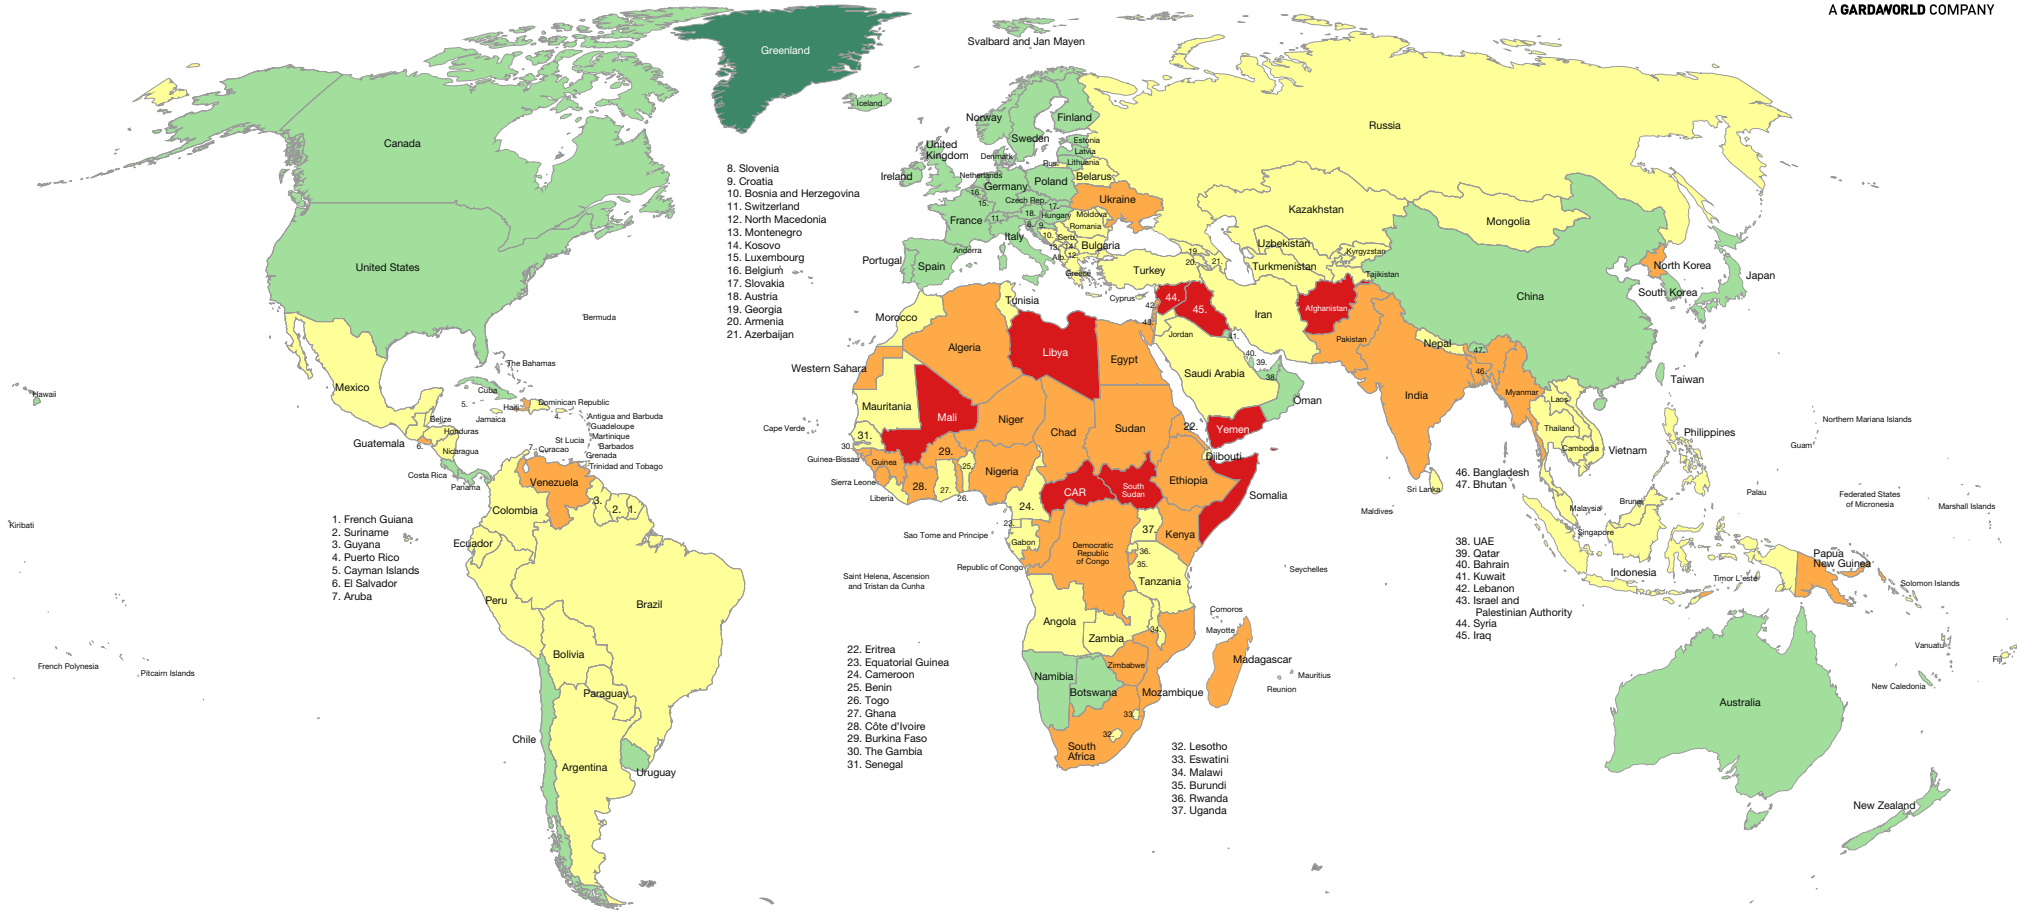

Overall Security Assessment Rating Map

The overall country rating is designed to give clients an immediate assessment of the overarching conditions in any given country. The ratings is a substantive rating assessed through a thorough and rigorous analysis of all key country risk variables, and informed through the individual component ratings. This rating is of most use to clients looking for the simplest understanding of levels of country risk, whose risk appetite or risk tolerance requires only a single, monolithic country risk rating.

A GARDAWORLD COMPANY

OVERALL COUNTRY ASSESSMENT RATING BREAKDOWN

EXTREME

The operating environment is characterized by pervasive direct threats to business, personal safety and/or travel, requiring strict risk management procedures.

HIGH

MODERATE

The operating environment is challenging and there are serious threats to business and/or travel that requires some mitigations.

LOW

The operating environment is generally permissive, although there are a limited number of threats to business and/or travel that requires basic mitigations.

MINIMAL

The operating environment is benign and there are only isolated threats to business and/or travel.

NOT ASSESSED

The location depicted has insufficient data available for a rating.

Global Risk Forecast 2022

About Crisis24, a GardaWorld company

© 2021 GardaWorld. All rights reserved.